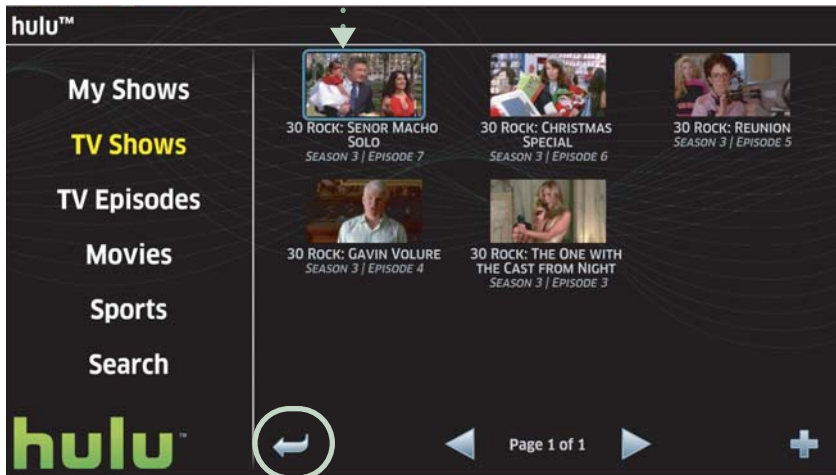

Use the Fast Forward and Rewind buttons to select a desired spot on the Hulu timeline then use the Enter button to confirm and go to that spot.

Playing a TV Show or Movie

Use the cursor arrow buttons to choose the TV series you wish to see. Note that there are 43 pages in this example. Use the arrows to move to the next and previous pages.

To play an entry, highlight the episode you wish to view and press Enter.

The ABC and XYZ will move you through the alphabet. On this example, since we are starting with items beginning with number (e.g. 2008 National Heads-Up Poker Championships) pressing XYZ will take me to the TV shows starting with the letter "A". In this case, "The Academy" will move to the first position.